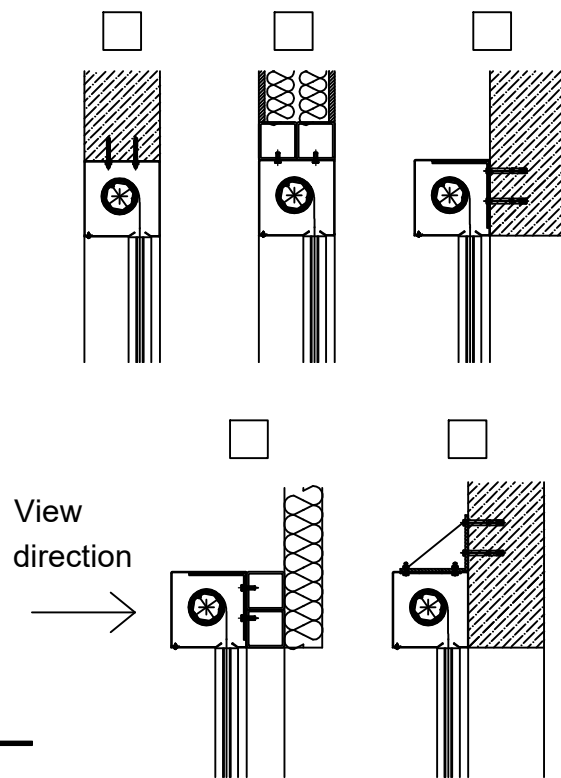

FRONT VIEW OF THE OPENING

VERTICAL SECTION - BOX ANCHORING

HORIZONTAL SECTION - SIDE GUIDES ANCHORING

WATER INLETS (ONLY FOR FIRE RESISTANCE EI)

BOTTOM BAR LANDING SURFACE

Project number and name  
 Quantity  
 Contact person (name, tel.)  
 Fire resistance  
 FDAS  
 Smoke detectors (2 pcs)  
 Heat detectors (2 pcs)  
 RAL / FeZn  
 Drive position