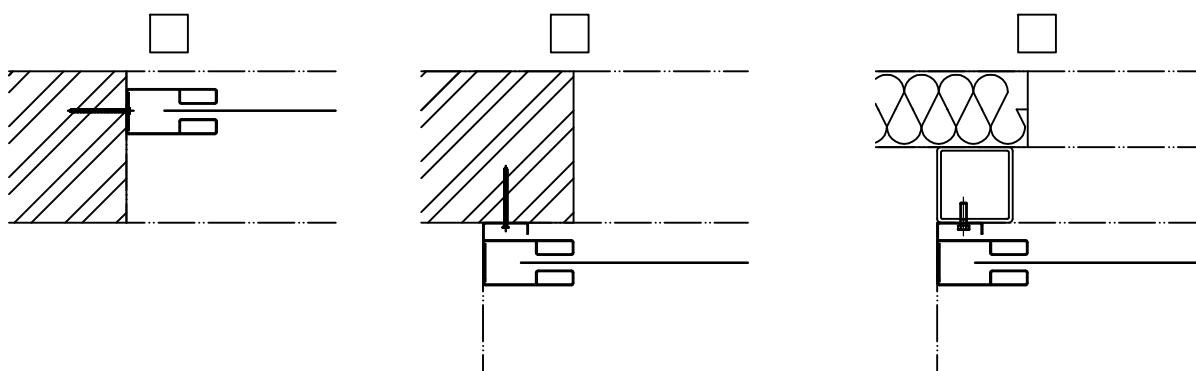

FRONT VIEW OF THE OPENING

VERTICAL SECTION - BOX ANCHORING

HORIZONTAL SECTION - SIDE GUIDES ANCHORING

WATER INLETS (ONLY FOR FIRE RESISTANCE EI)

BOTTOM BAR LANDING SURFACE

Project number and name  
 Quantity  
 Contact person (name, tel.)  
 Fire resistance  
 FDAS  
 Smoke detectors (2 pcs)  
 Heat detectors (2 pcs)  
 RAL / FeZn  
 Drive position