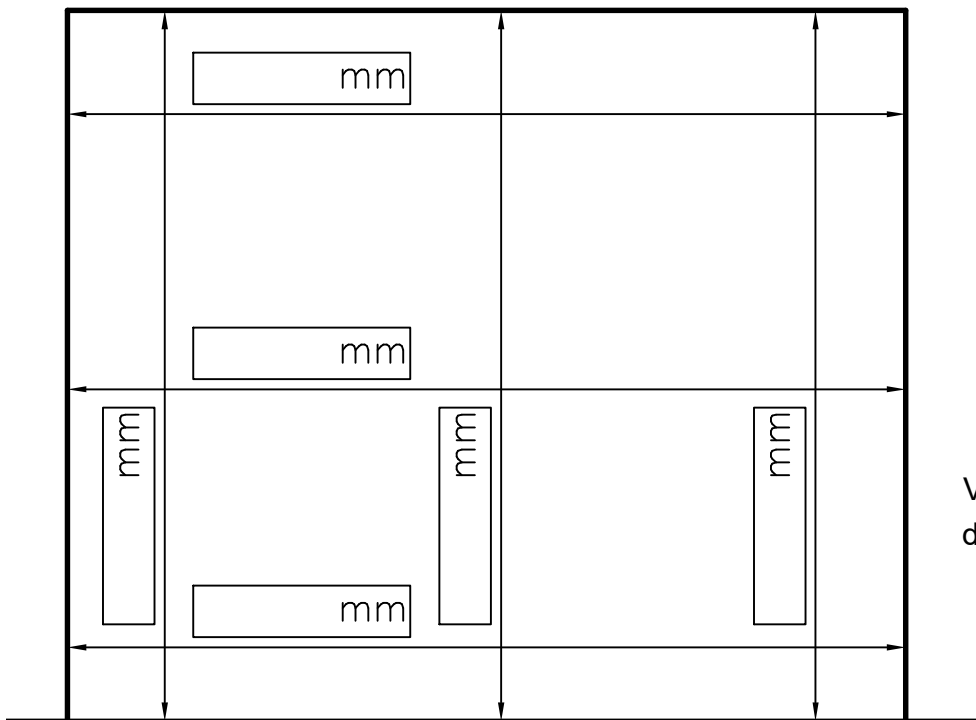

FRONT VIEW OF THE OPENING

VERTICAL SECTION - BOX ANCHORING

HORIZONTAL SECTION - SIDE GUIDES ANCHORING

WATER INLETS (ONLY FOR FIRE RESISTANCE EI)

BOTTOM BAR LANDING SURFACE

Project number and name  
 Quantity  
 Contact person (name, tel.)  
 Fire resistance  
 FDAS  
 Smoke detectors (2 pcs)  
 Heat detectors (2 pcs)  
 RAL / FeZn  
 Drive position