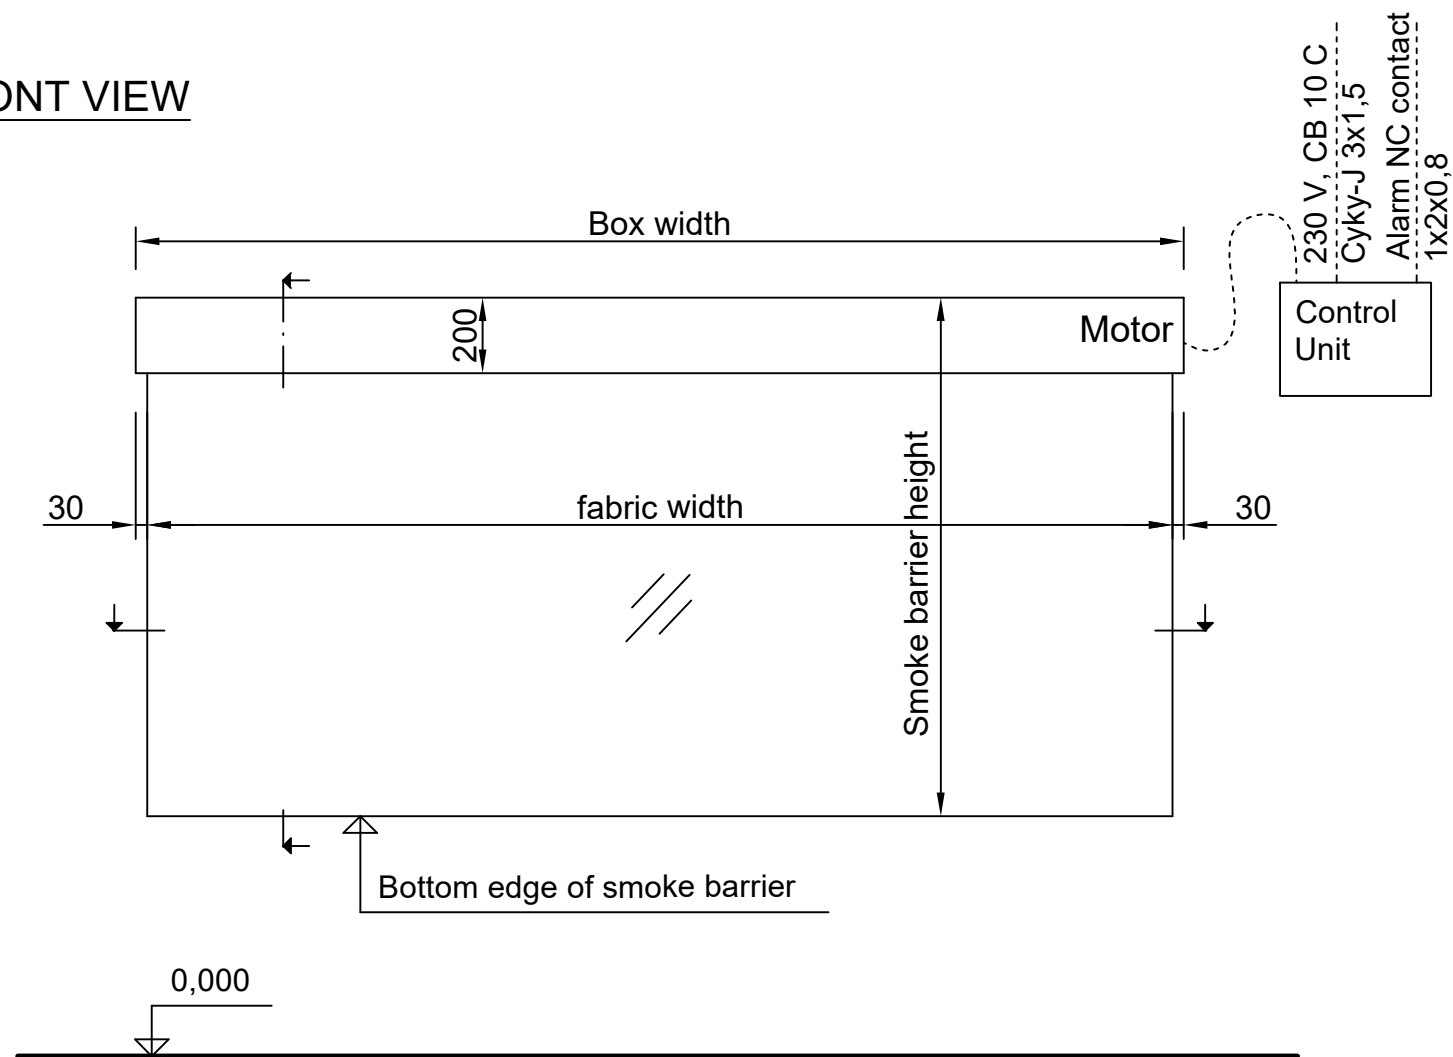

## Vertical section

### Comments:

- The dimensions of the box may vary depending on the overall dimensions of the product, must be verified with the manufacturer
- Cable outlet to the motor can be on the right or left side
- Control unit as standard next to the curtain, or above the soffit, or in the technical room
- Visible parts of curtain are standard FeZn sheet metal, possible RAL surface treatment